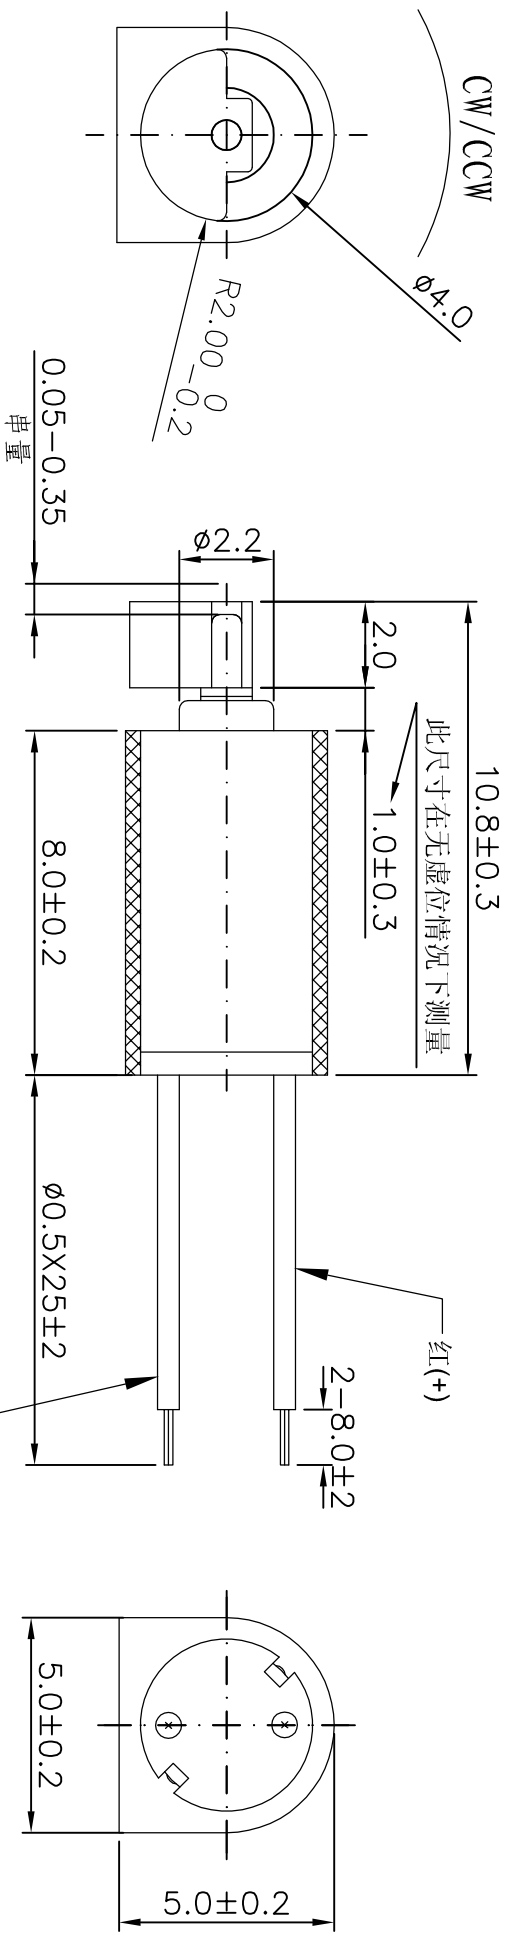

4

3

2

1

REV	History	DATE	NO.
马达型号 (Model)	MRF-0408BY-25	客户代号(CUSTOMER NO.)	
文件编号 (FILE NO.)	MS: 0904008K	REV	A
		DWN	
		CHK	
		App	

仅供客户参考使用 ONLY USED FOR THE DRAWING OF CUSTOMER CONFIRMATION